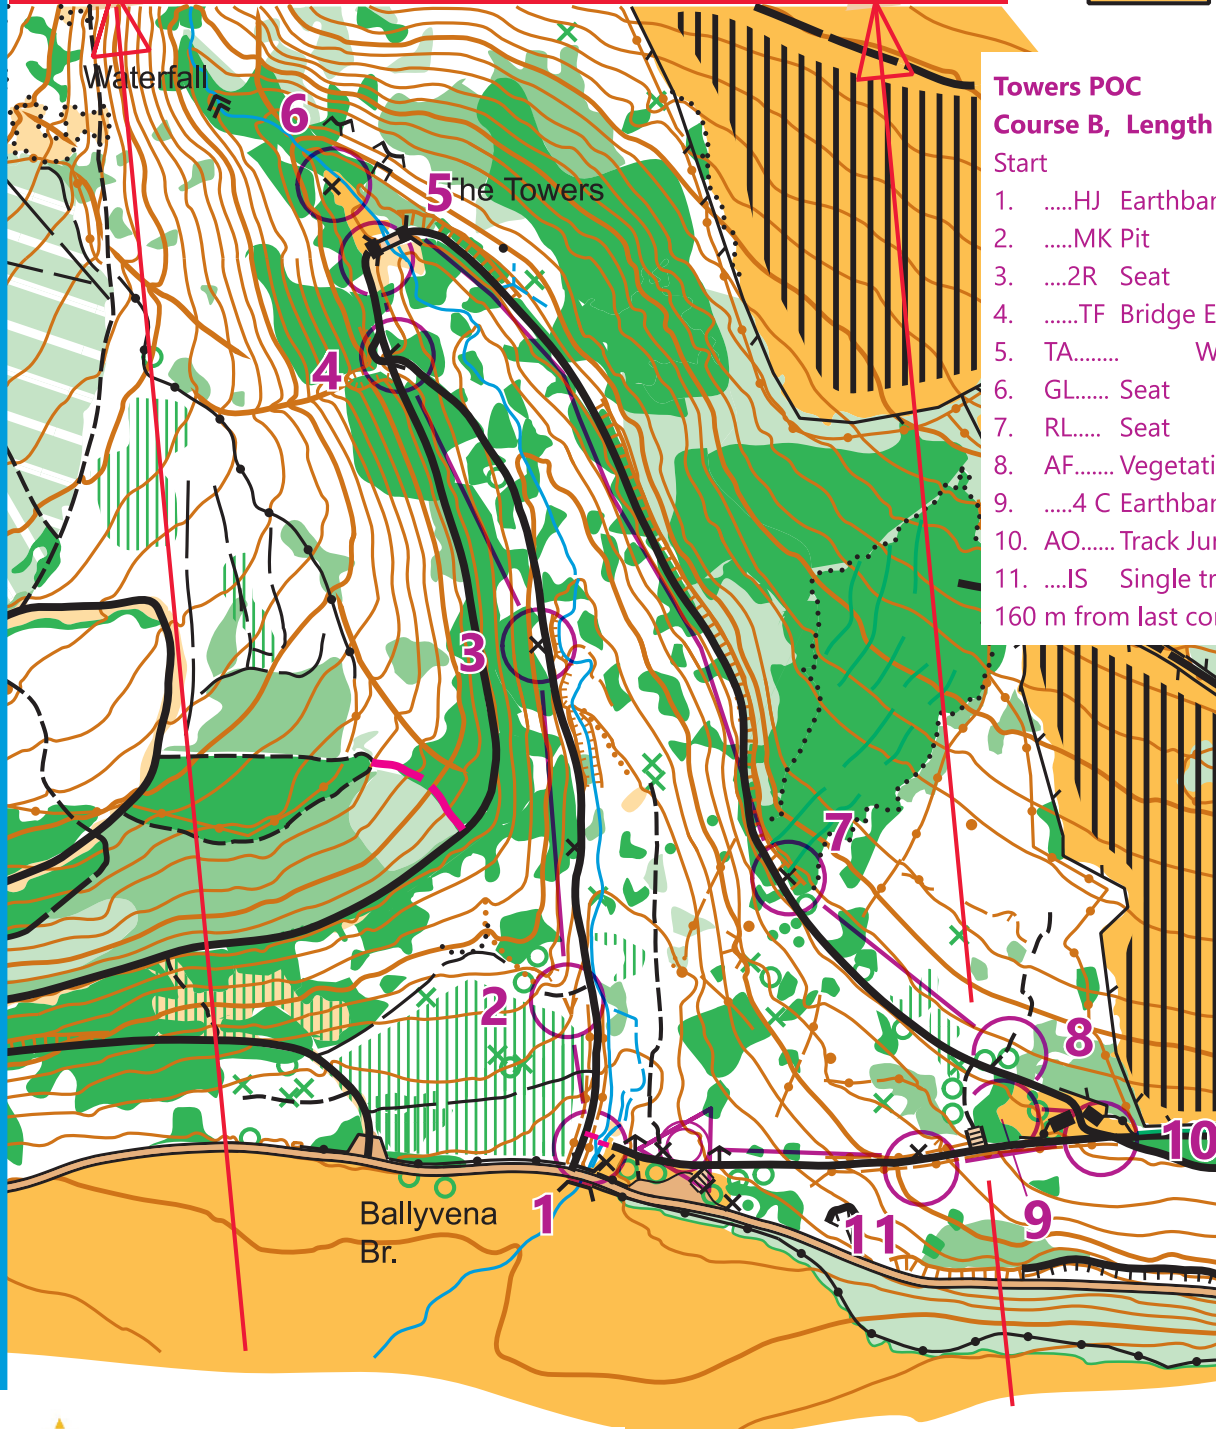

The Towers - Lismore

Co Waterford

Scale 1:5000 (1cm = 50metres)
 Contours 5m, survey 2013
 POC's updated 2023

NORTH

-  Mature forest
-  Dense vegetation
-  Farm land

Towers POC

Course B, Length 1.9 km

Start

1.HJ Earthbank E side
 2.MK Pit
 3.2R Seat
 4.TF Bridge E side
 5. TA..... Wall W side
 6. GL..... Seat
 7. RL..... Seat
 8. AF..... Vegetation change
 9.4 C Earthbank
 10. AO..... Track Junction
 11.IS Single tree
- 160 m from last control to finish. No tapes