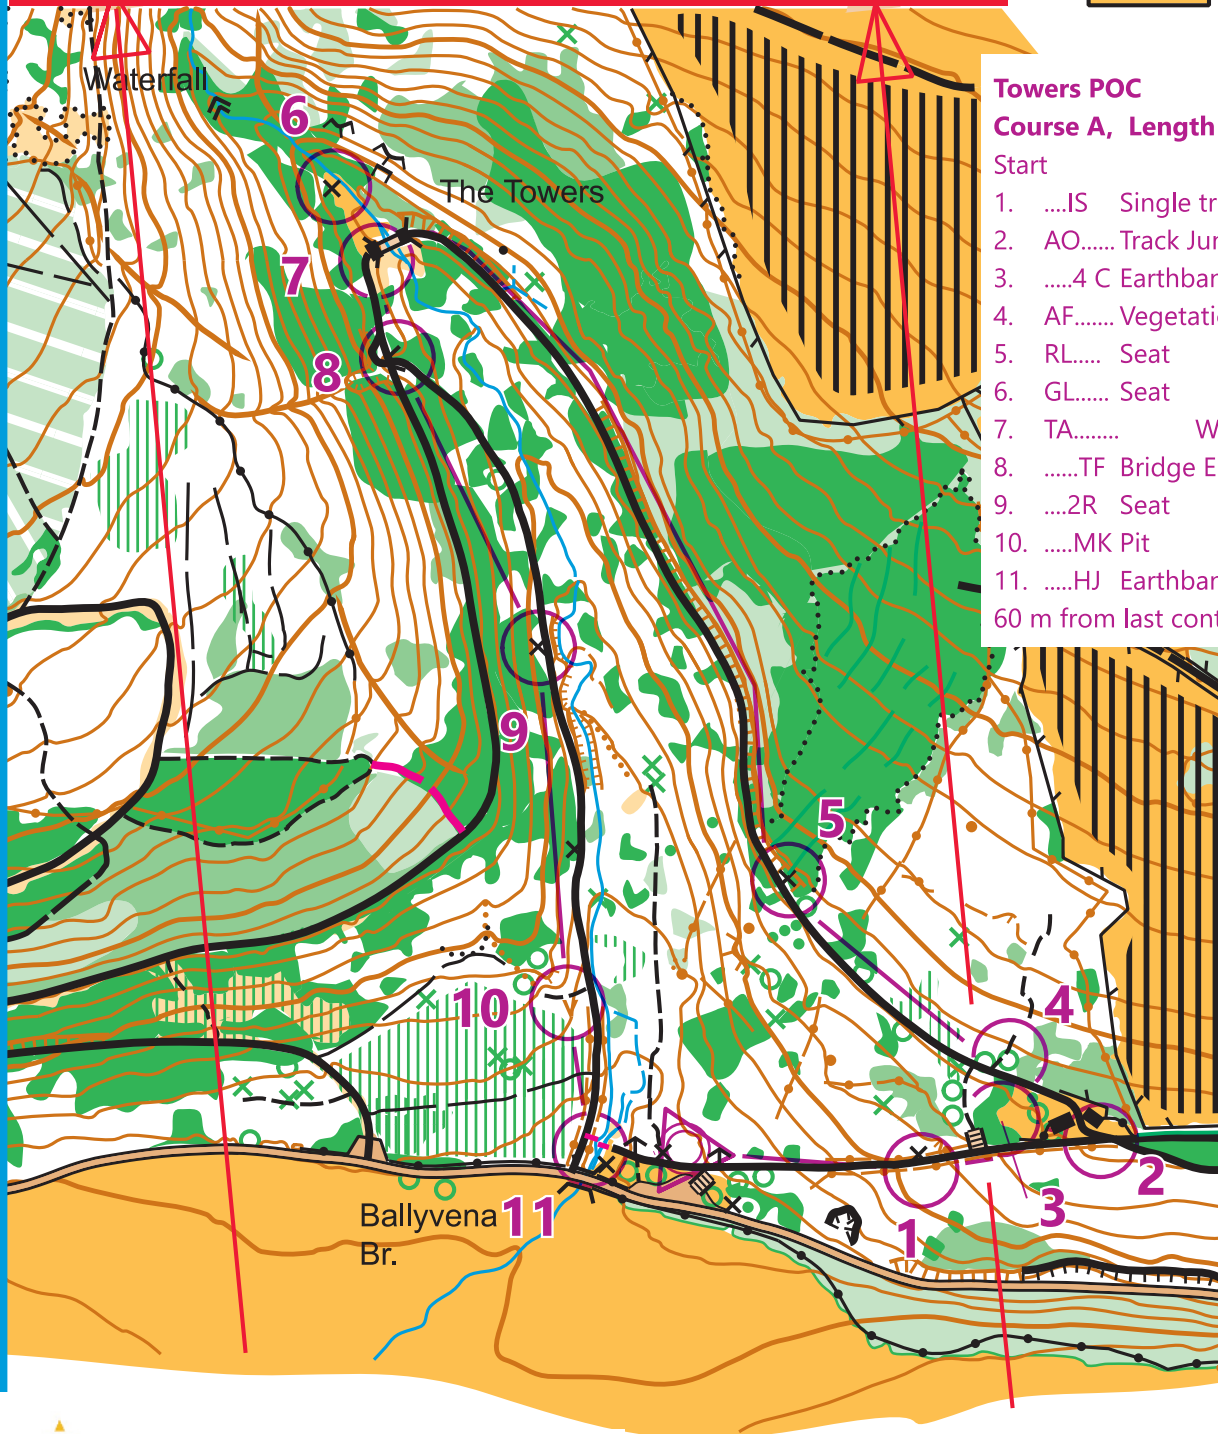

## Co Waterford

Scale 1:5000 (1cm = 50metres)  
 Contours 5m, survey 2013  
 POC's updated 2023

**NORTH**

-  Mature forest
-  Dense vegetation
-  Farm land

### Towers POC

Course A, Length 1.9 km

Start

1. ....IS Single tree
  2. AO..... Track Junction
  3. ....4 C Earthbank
  4. AF..... Vegetation change
  5. RL..... Seat
  6. GL..... Seat
  7. TA..... Wall W side
  8. ....TF Bridge E side
  9. ....2R Seat
  10. ....MK Pit
  11. ....HJ Earthbank E side
- 60 m from last control to finish. No tapes