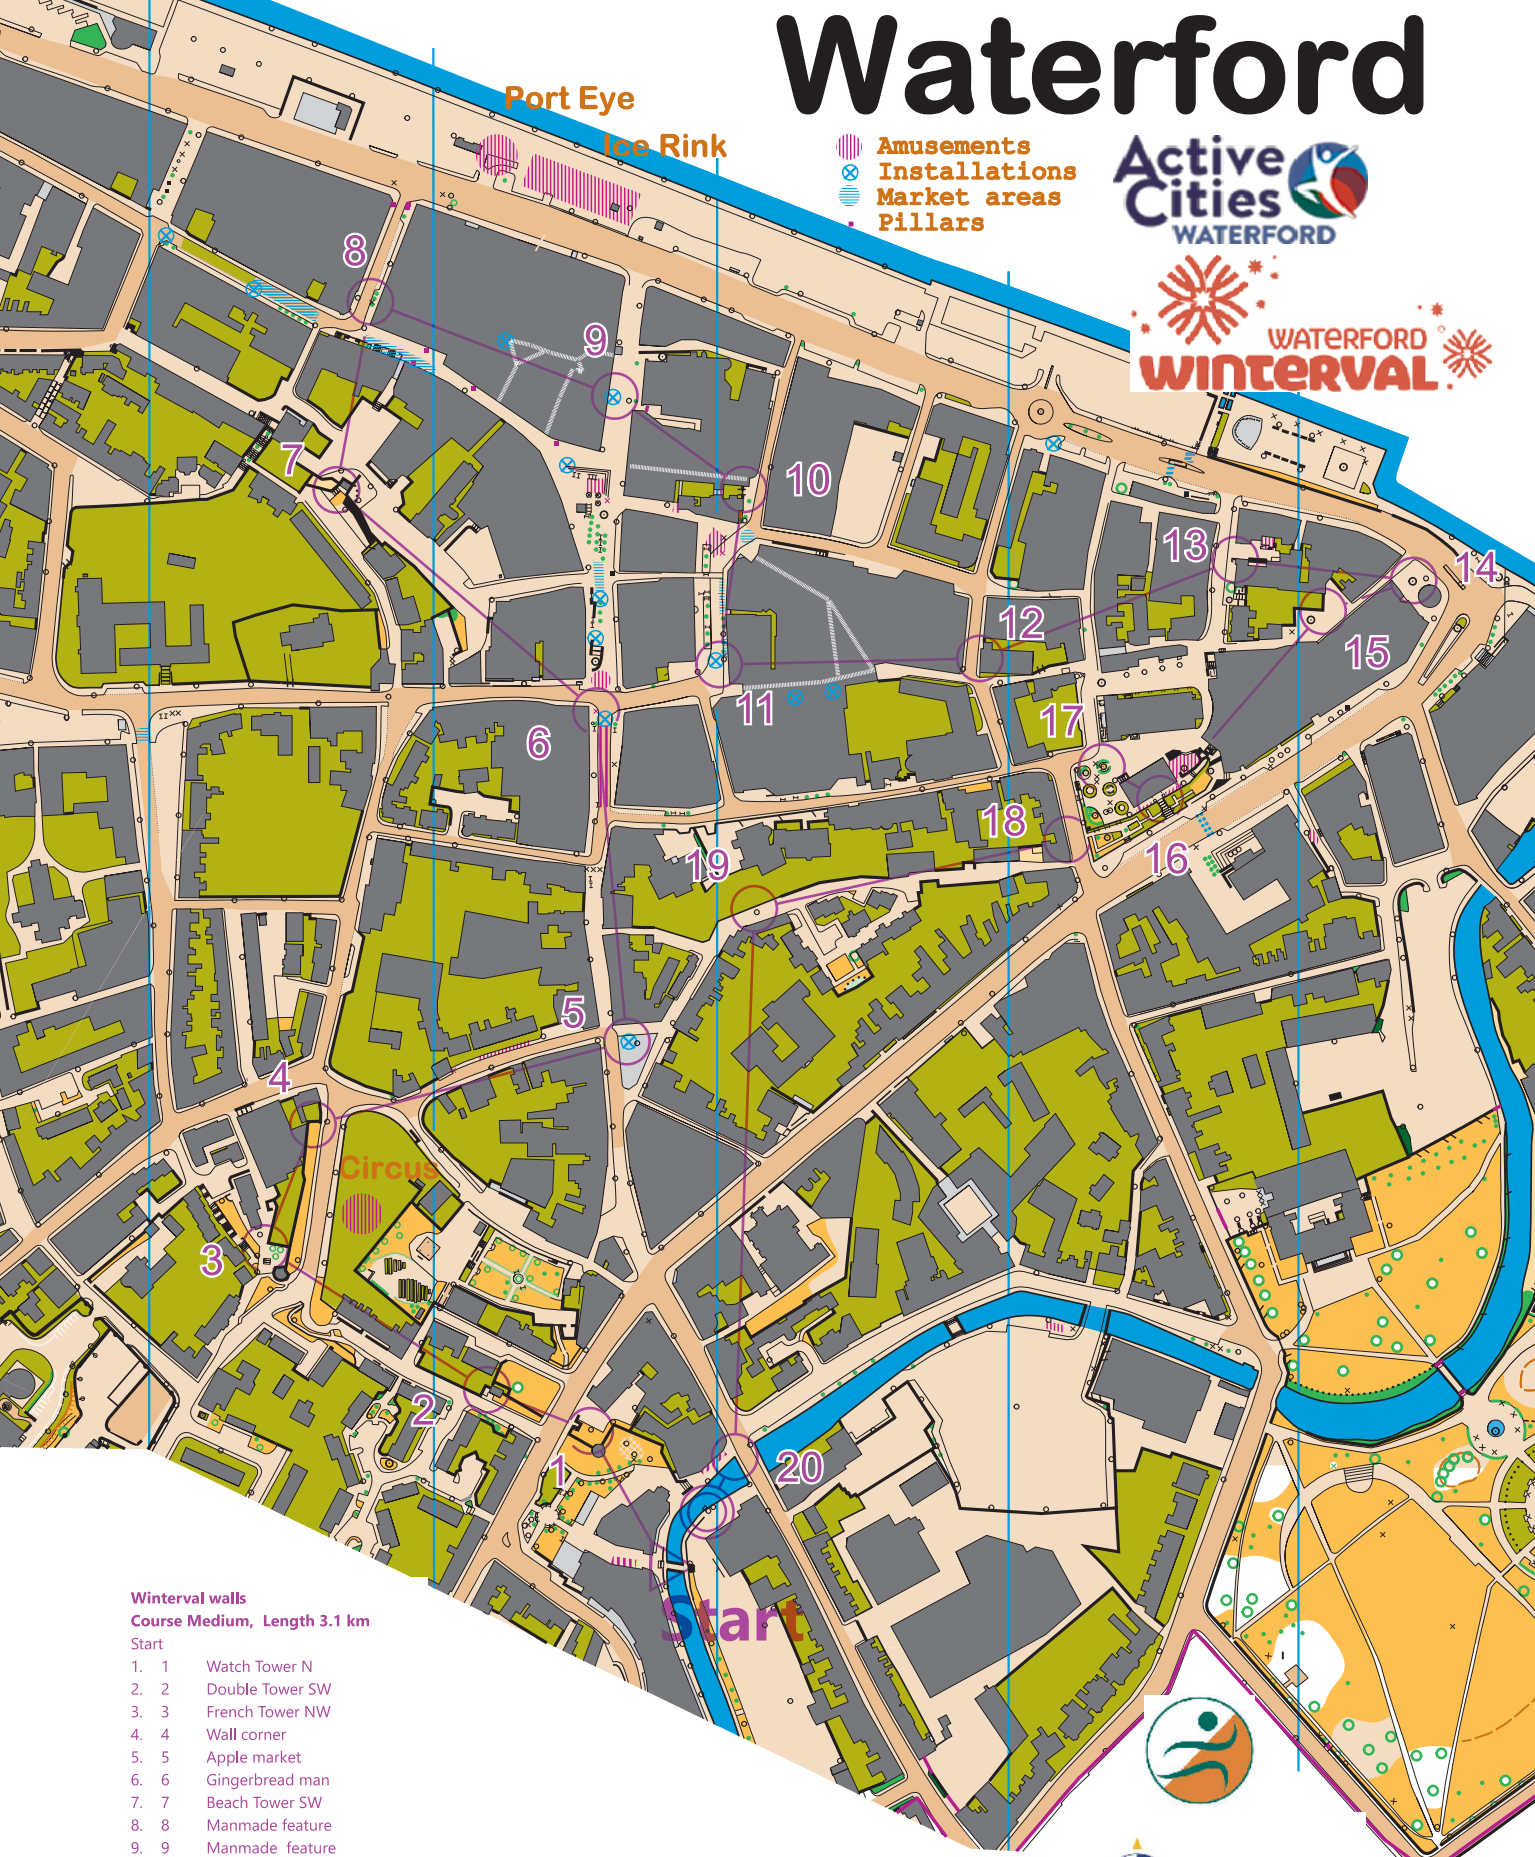

Waterford

Port Eye
Ice Rink

-  Amusements
-  Installations
-  Market areas
-  Pillars

Winterval walls

Course Medium, Length 3.1 km

Start

1. 1 Watch Tower N
2. 2 Double Tower SW
3. 3 French Tower NW
4. 4 Wall corner
5. 5 Apple market
6. 6 Gingerbread man
7. 7 Beach Tower SW
8. 8 Manmade feature
9. 9 Manmade feature
10. 10 Blackfriars
11. 11 Manmade feature
12. 12 St Olafs
13. 13 Museum of Time NW
14. 14 Reginald's tower W
15. 15 Greyfriars
16. 16 Bishop's Palace S
17. 17 Manmade feature
18. 18 Colbeck gate site
19. 19 St Martin's gate
20. 20 John's bridge

30 m from last control to finish. No tapes

Waterford Medieval Walls