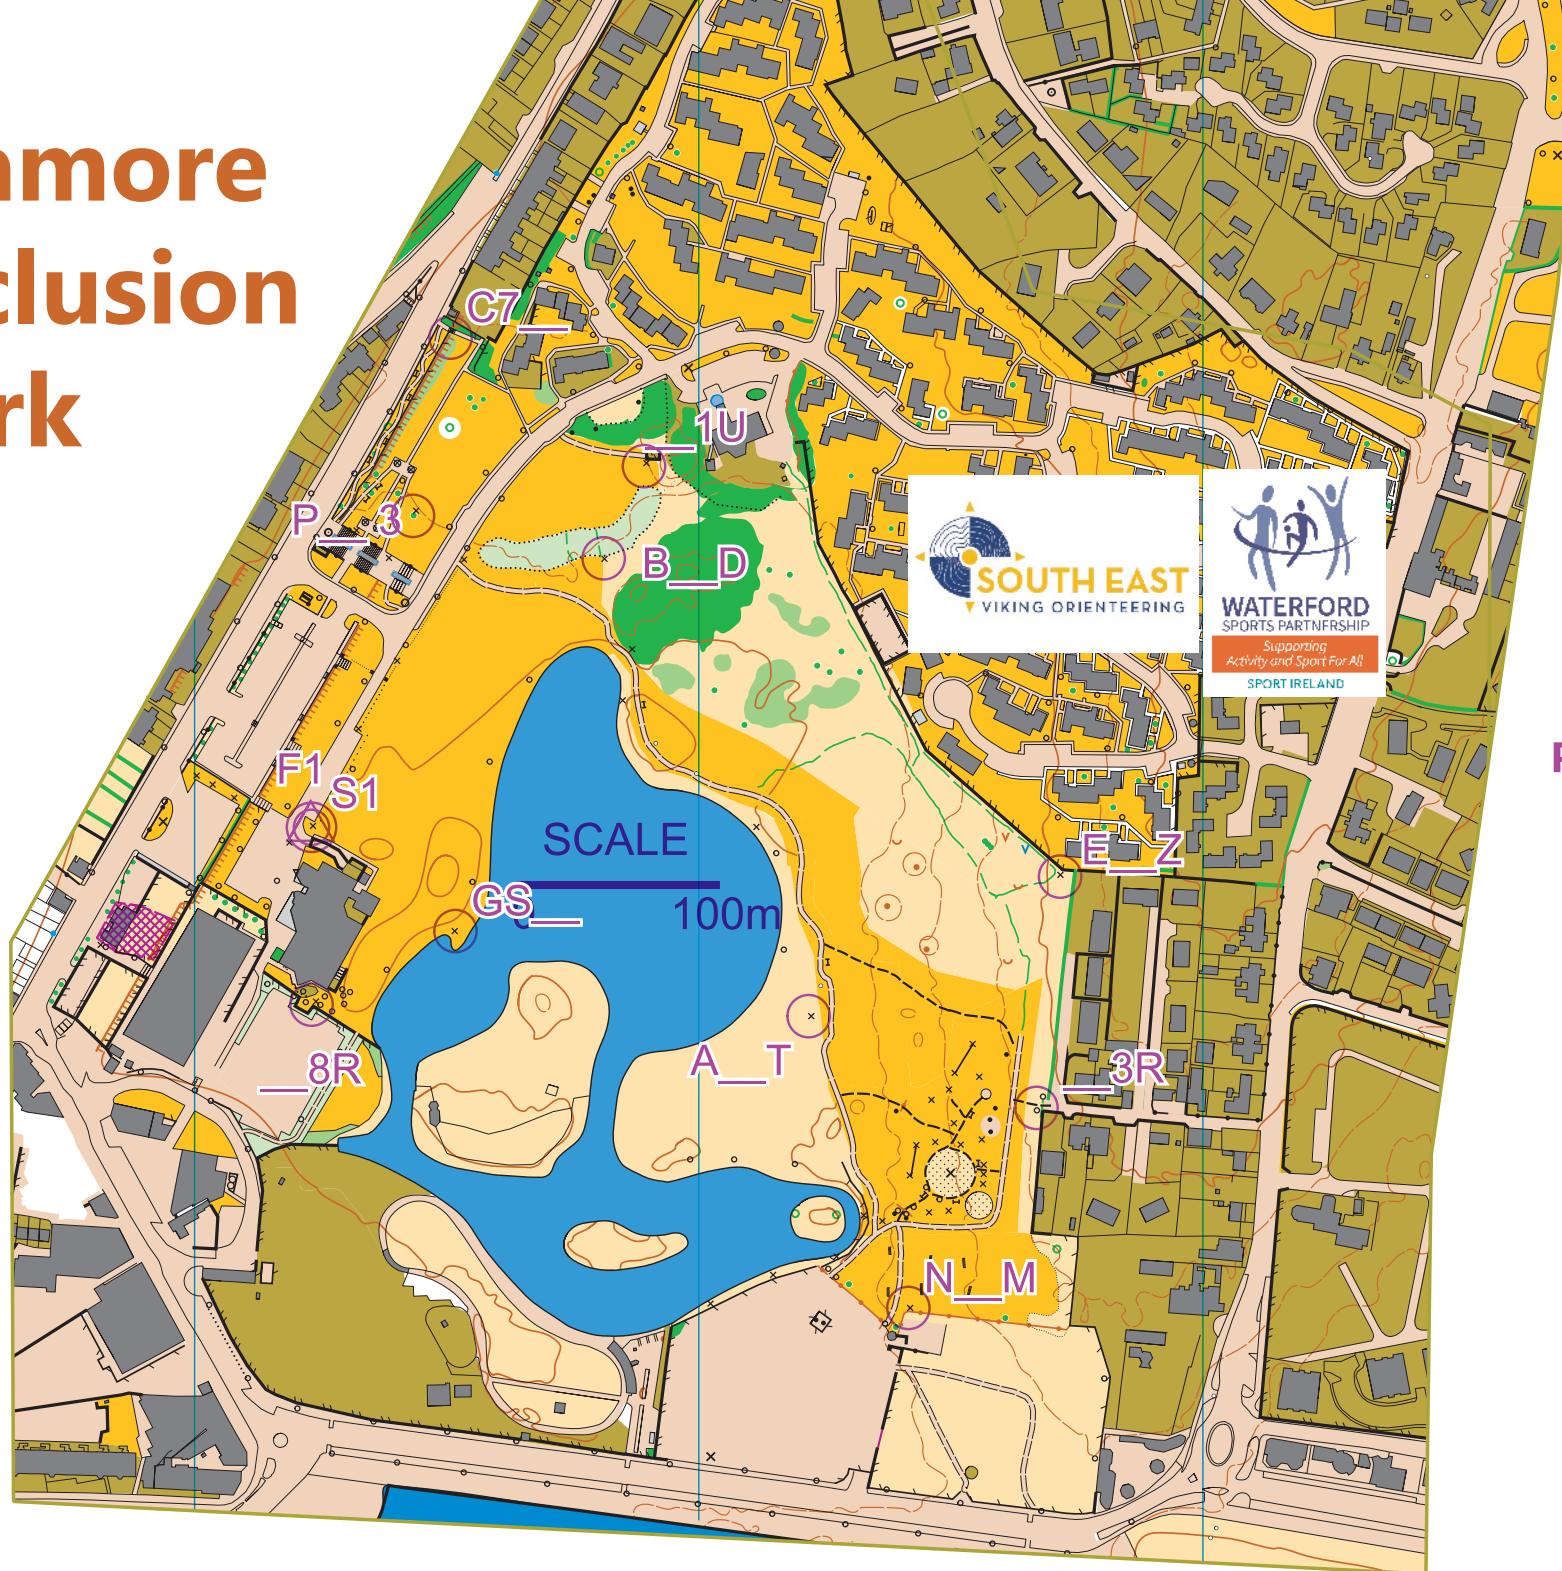

Tramore Inclusion Park

All controls

Permanent course

- P_3 Single tree
- B_D Fence end
- N_M Fence
- A_T Post
- E_Z Fence
- _1U Fence
- _3R Hedge
- _8R Fence
- C7_ Earthbank end
- GS_ Spur