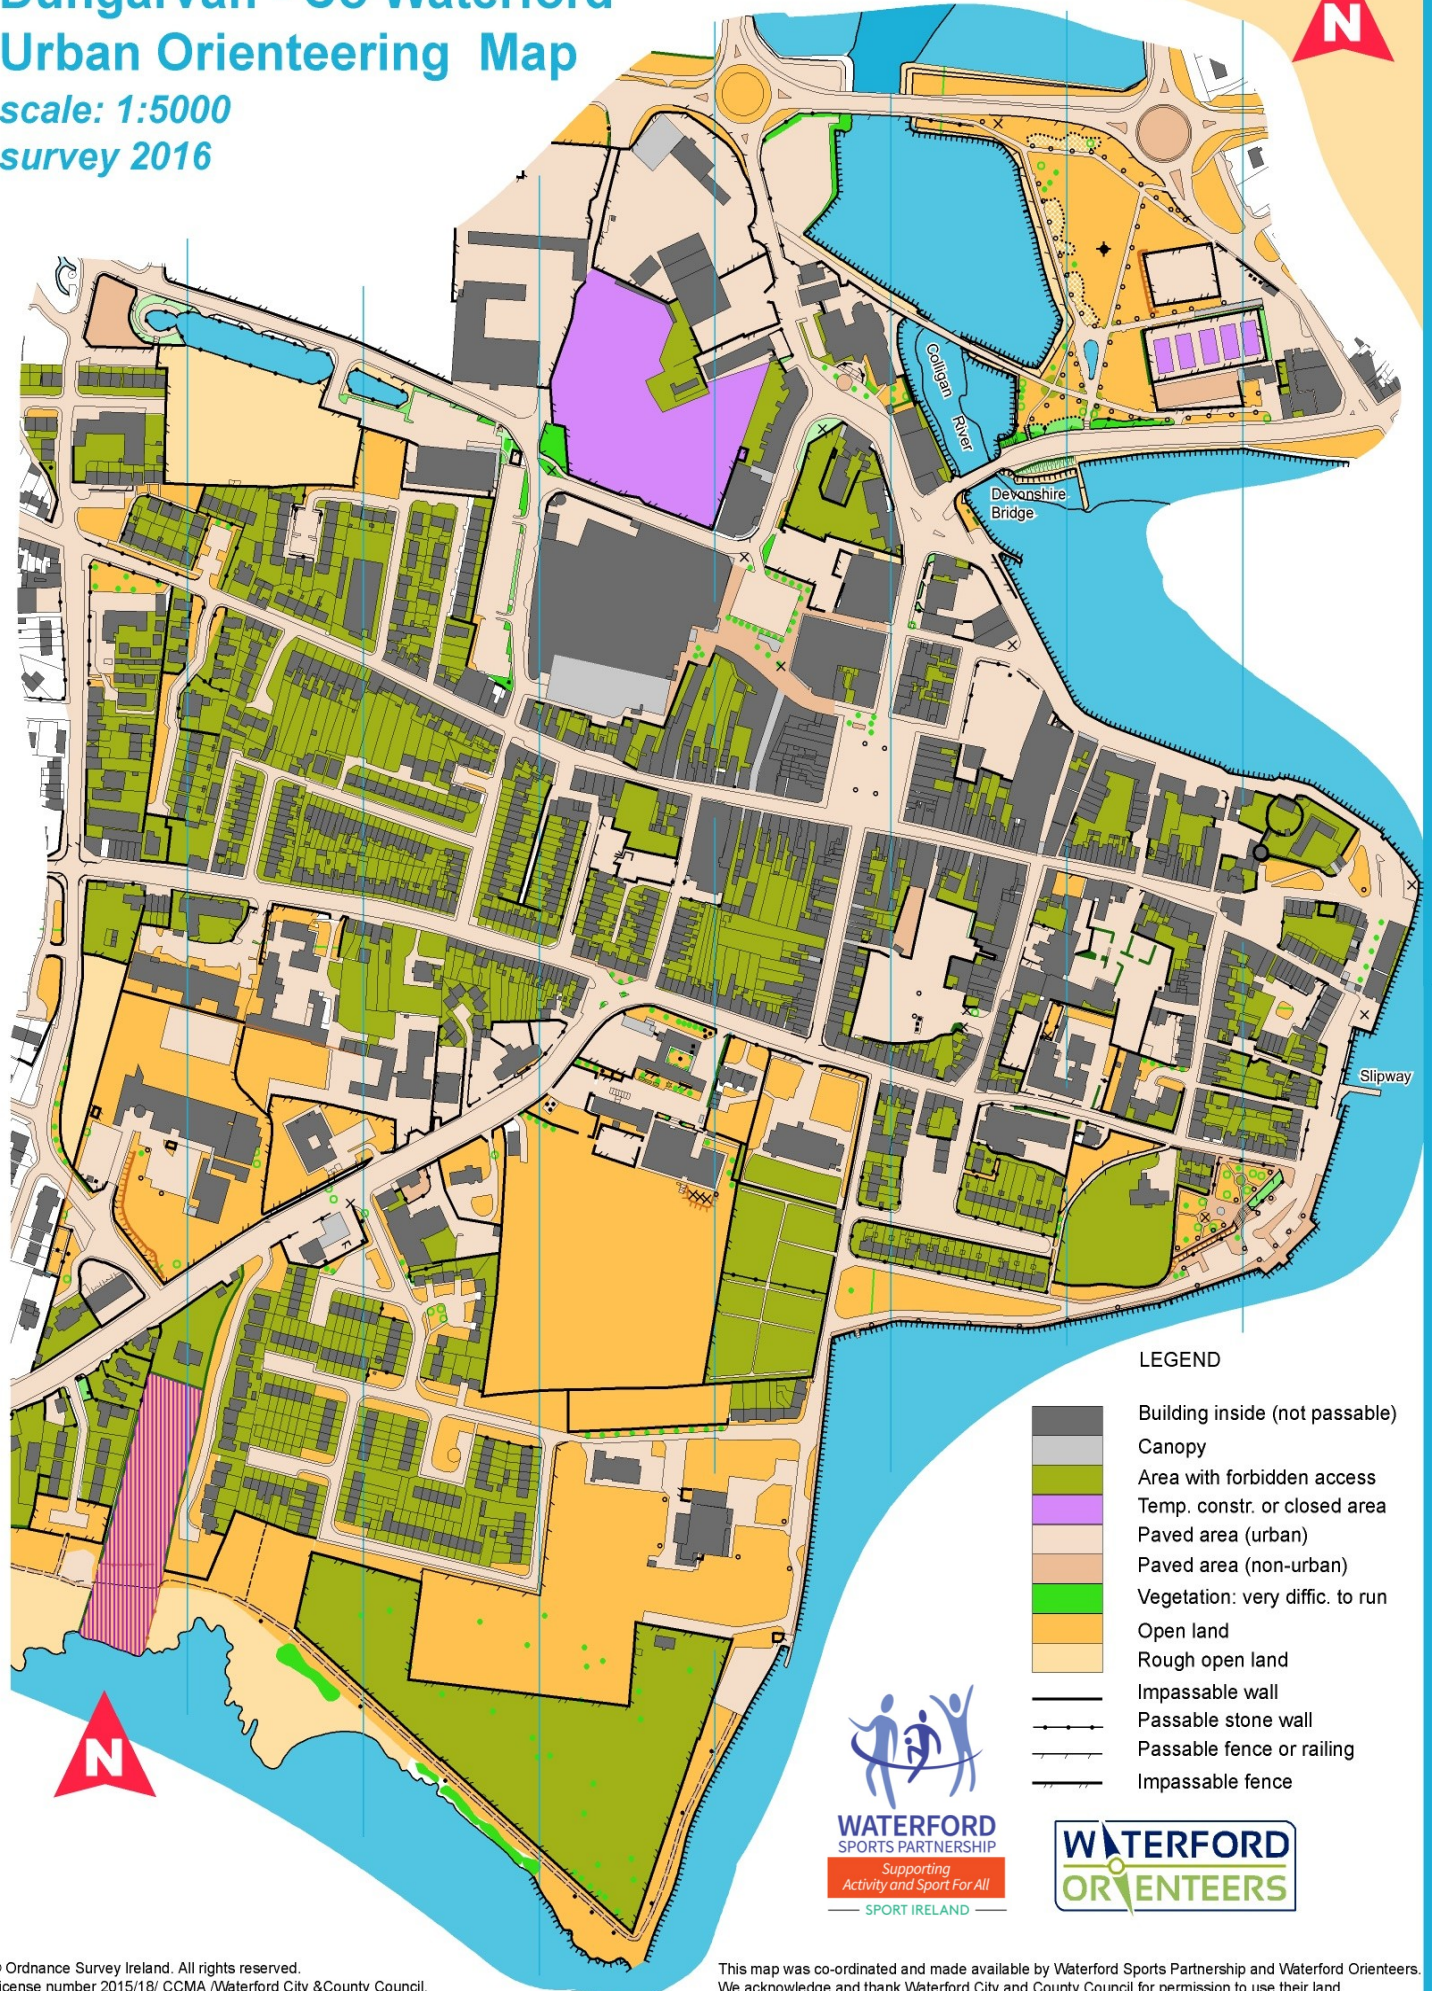

# Dungarvan - Co Waterford Urban Orienteering Map

scale: 1:5000  
survey 2016

## LEGEND

-  Building inside (not passable)
-  Canopy
-  Area with forbidden access
-  Temp. constr. or closed area
-  Paved area (urban)
-  Paved area (non-urban)
-  Vegetation: very diffic. to run
-  Open land
-  Rough open land
-  Impassable wall
-  Passable stone wall
-  Passable fence or railing
-  Impassable fence