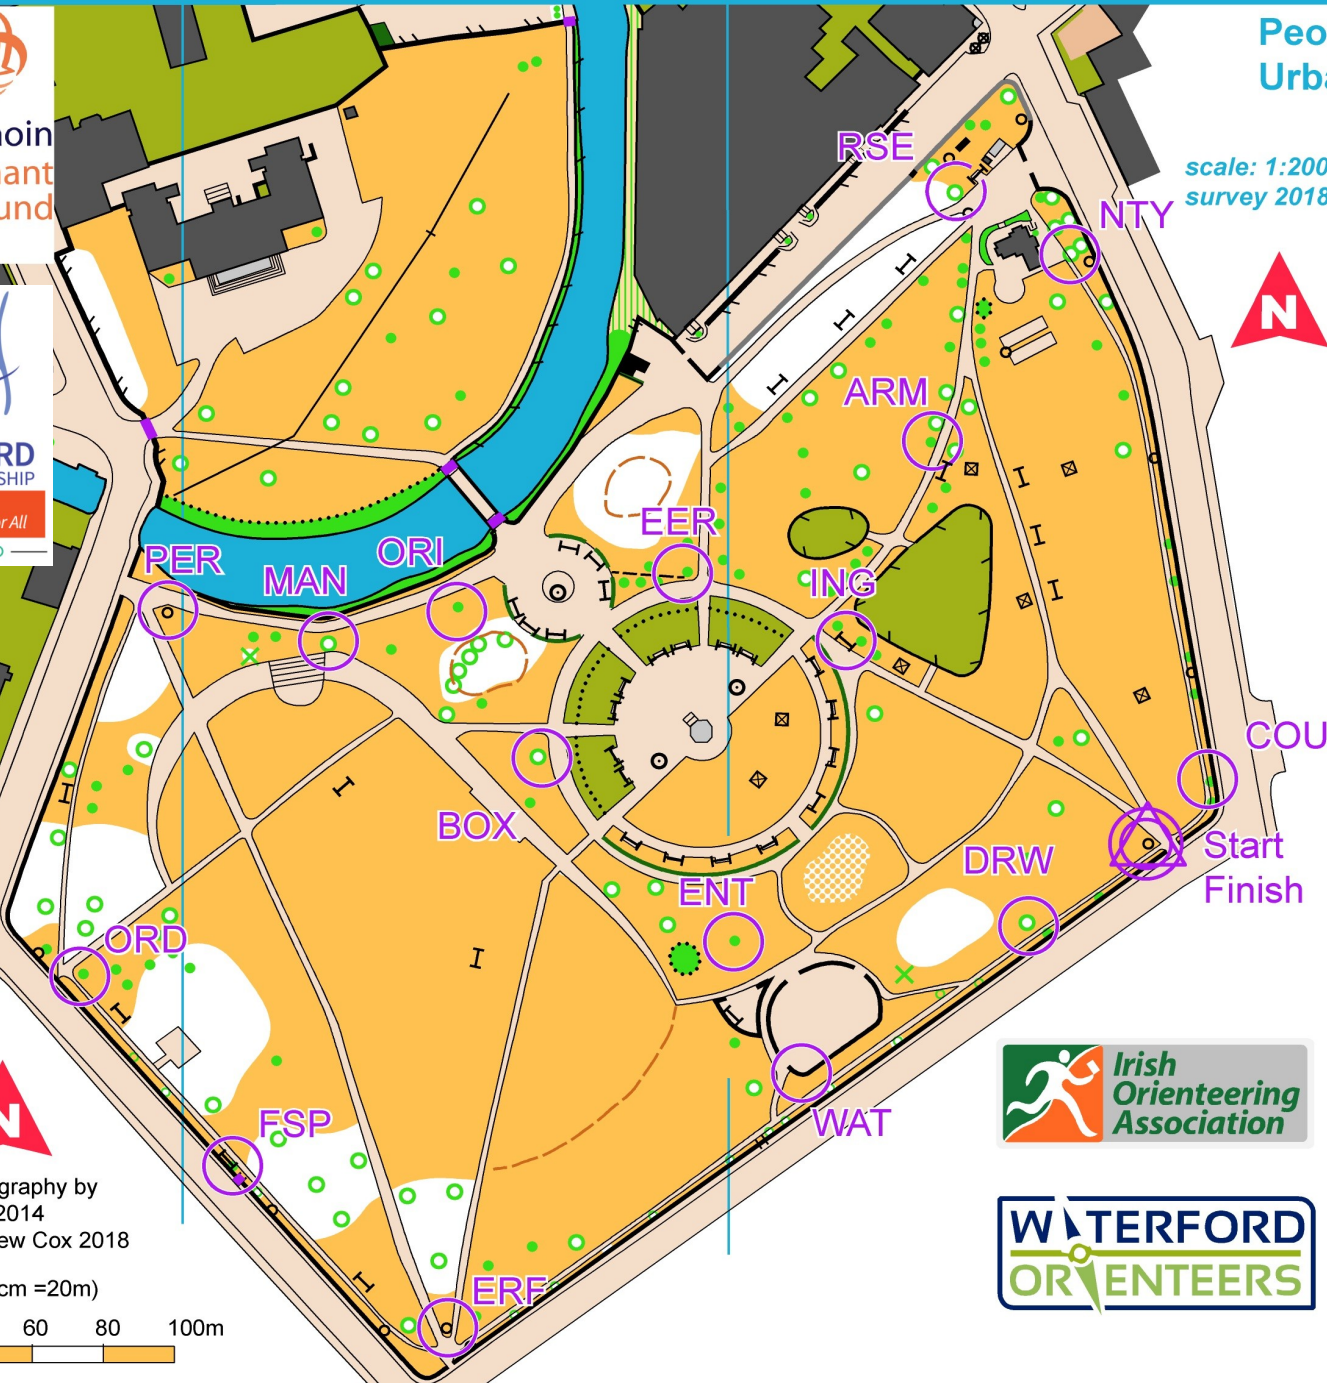

# People's Park- Waterford Urban Orienteering Map

scale: 1:2000  
survey 2018

Survey and cartography by  
Laurence Quinn 2014  
Updated by Andrew Cox 2018

scale 1:2,000 (1cm =20m)

## MASTER MAP ALL CONTROLS

1. Single tree <b>ARM</b>	2. Single tree <b>BOX</b>
3. Single tree <b>COU</b>	4. Single tree <b>DRW</b>
5. Single Tree <b>EER</b>	6. Single tree <b>ENT</b>
7. Sign <b>ERF</b>	8. Single tree <b>FSP</b>
9. Seat <b>ING</b>	10. Single tree <b>MAN</b>
11. Single Tree <b>NTY</b>	12. Single tree <b>ORD ORI</b>
13. Sign <b>PER WAT</b>	14. Single tree <b>RSE</b>