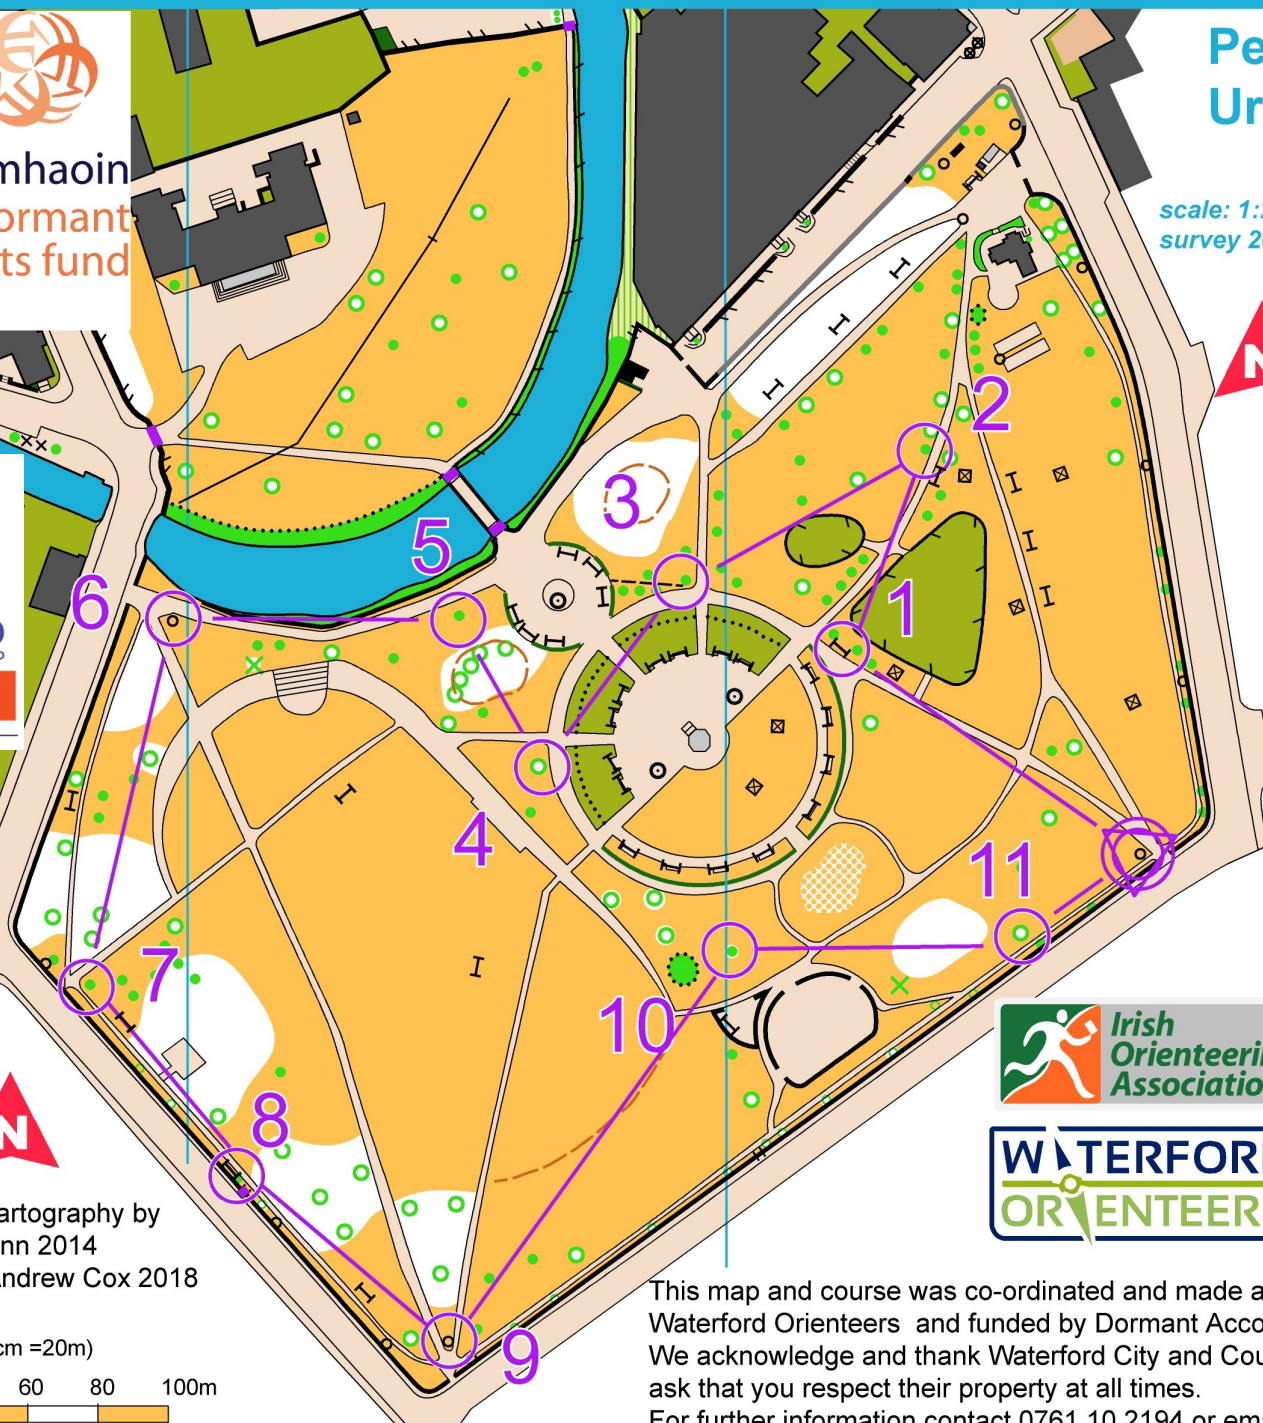

# People's Park, Waterford Urban Orienteering Map

SHORT COURSE 1.: Length 1KM

scale: 1:2000  
 survey 2018

START at POST	
1. Seat I_G	2. Tree A_M
3. Single Tree E_R	4. Single Tree B_X
5. Single Tree O_I	6. Sign P_R
7. Single tree O_D	8. Single tree F_P
9. Sign E_F	10. Single tree E_T
11. Single Tree D_W	Finish back at start

Survey and cartography by  
 Laurence Quinn 2014  
 Updated by Andrew Cox 2018

scale 1:2,000 (1cm =20m)

This map and course was co-ordinated and made available by Waterford Sports Partnership and Waterford Orienteers and funded by Dormant Accounts through Sport Ireland. We acknowledge and thank Waterford City and County Council for permission to use their land and ask that you respect their property at all times. For further information contact 0761 10 2194 or email [info@waterfordsportspartnership.ie](mailto:info@waterfordsportspartnership.ie).